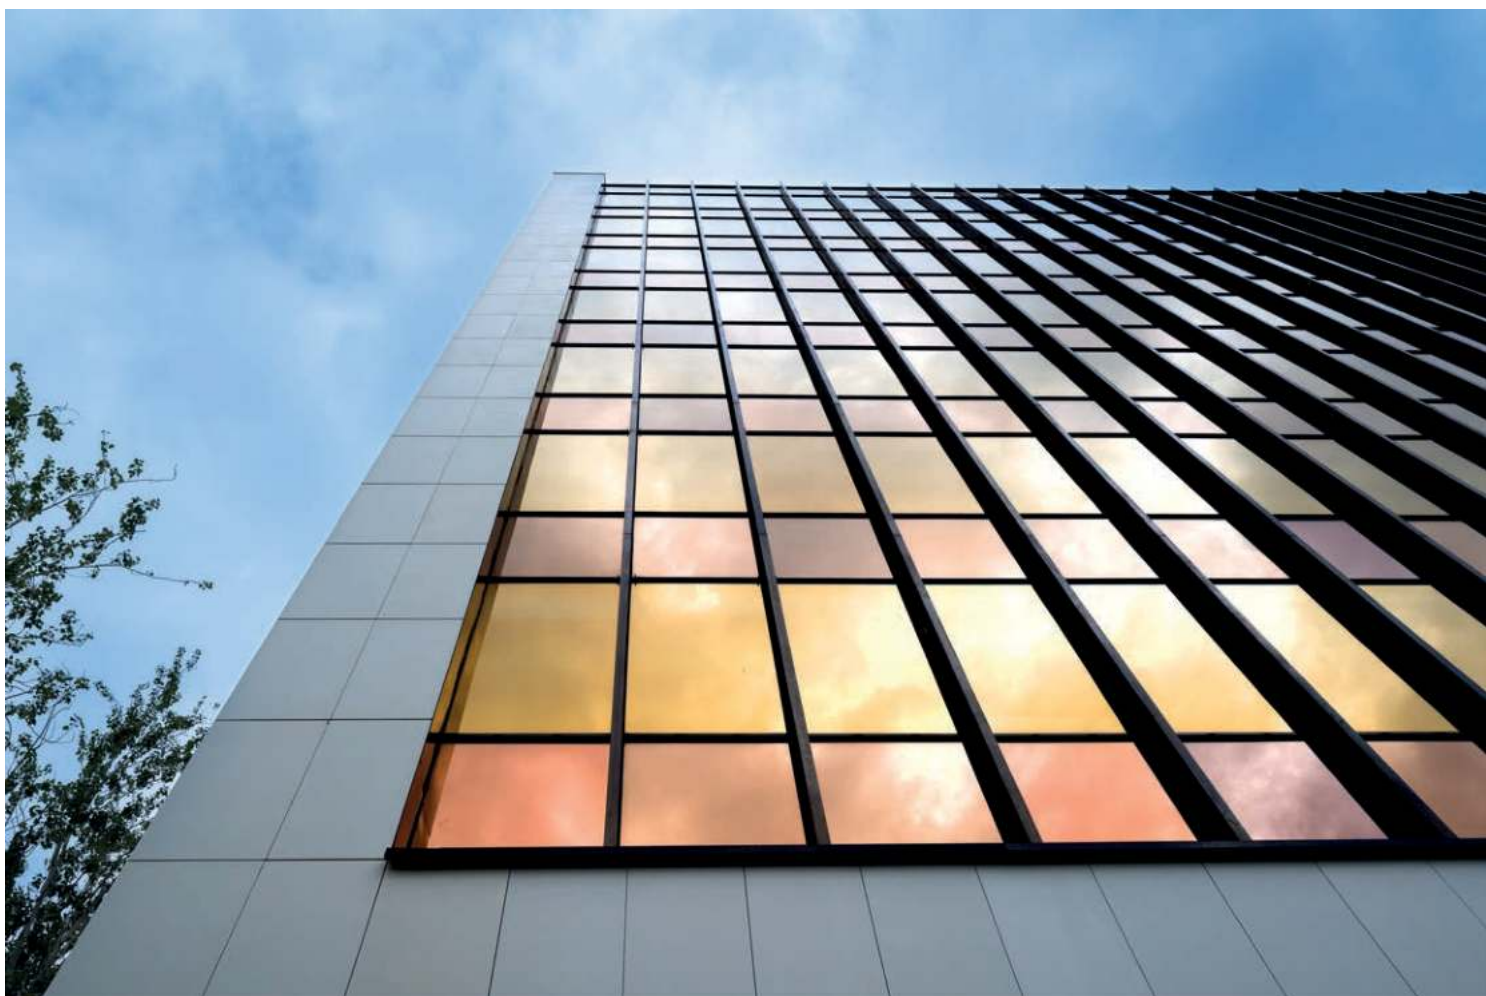

BARCELONA

Nestle Building

Watch video

Carrer de Clara Campoamor, 2
Esplugues de Llobregat, BARCELONA

Material

Capri White

Contact

HEADQUARTERS ↗